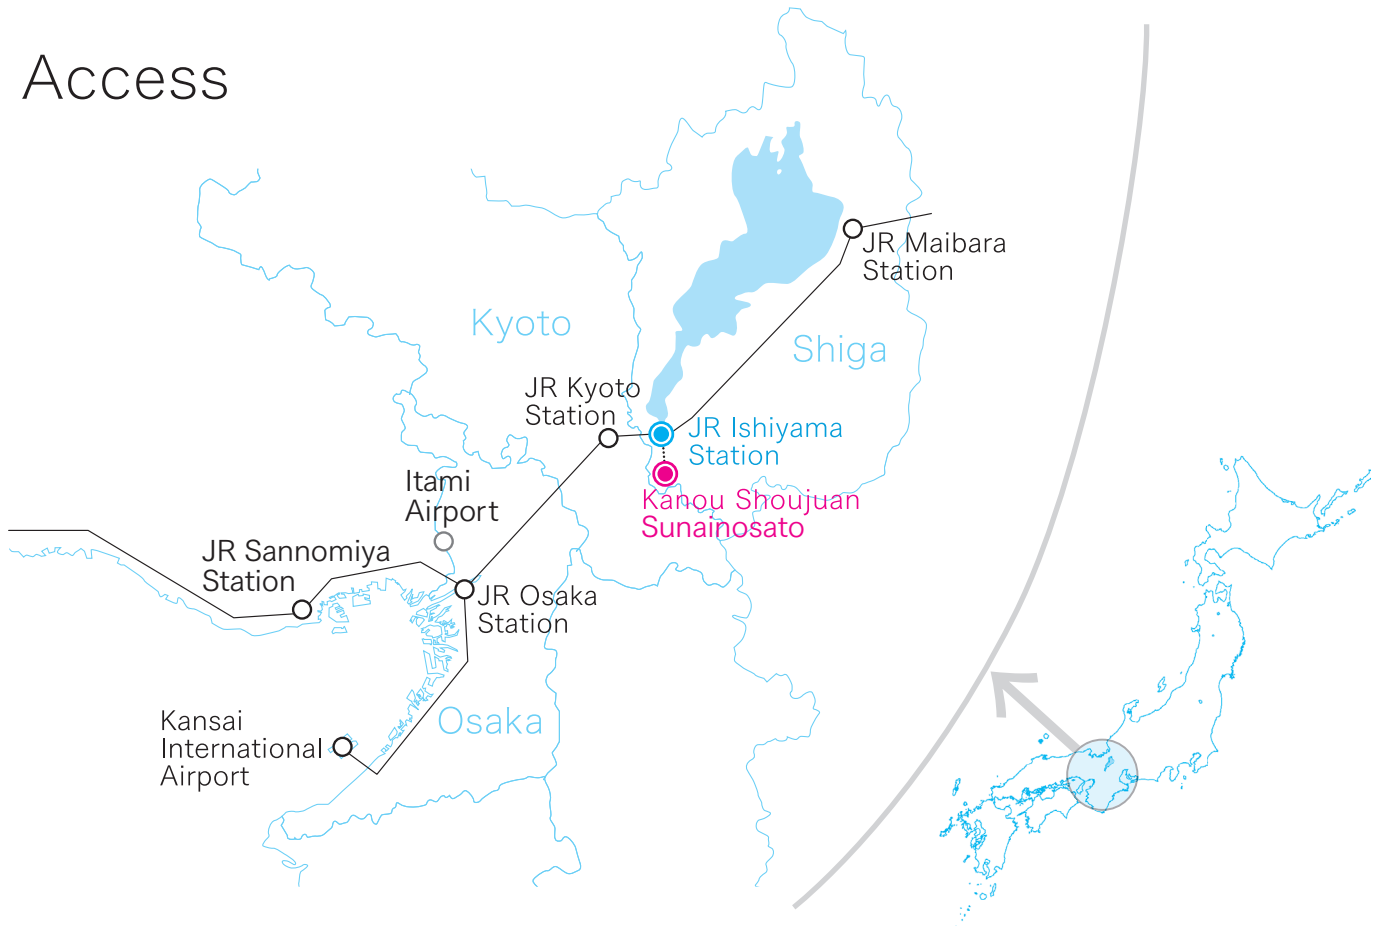

Access

15min
Keihan Sakamoto Line
Hamaotsu Station

浜大津駅

Shuttle bus
30min

Kanou Shoujuuan Sunainosato
叶 匠壽庵 寿長生の郷

Shuttle bus timetable
JR Ishiyama Station North Entrance
↔ Sunainosato

From Ishiyama Station	From Sunainosato
10:05	13:30
12:00	14:30
14:00	15:30
15:00	16:20

Kanou Shoujuuan Sunainosato

Address | 4-2-1 Oishiryumon Otsu Shiga 520-2266 Japan
 E-mail | contact@sunainosato.com (English)
 Hours | 10:00 - 17:00 Opening hours vary from shop to shop.
 Closed on Wednesdays and Year-end/ New Year holidays.